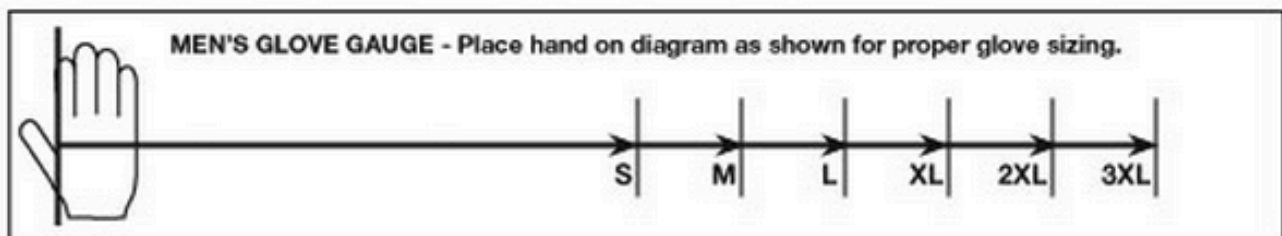

Garment Size Charts

Men's Coats, Shirts, Vests

	S	M	L	XL	2XL	3XL	4XL
Chest	34-36	38-40	42-44	46-48	50-52	54-56	58-60
Waist	28-30	32-34	36-38	40-42	44-46	48-50	52-54
Neck	14-14 1/2	15-15 1/2	16-16 1/2	17-17 1/2	18-18 1/2	19-19 1/2	20-21

Gloves

M	L	XL	2XL	3XL
8 1/2	9	9 1/2	10	10 1/2

Women's Hunting Apparel

Small	Medium	Large	X-Large
6-8	10-12	14-16	18-20

Boyt Harness Company reserves the right to make product, color and material changes.