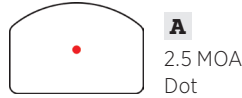

DELTAPOINT PRO

DeltaPoint Pro	Length	Height	Weight (oz)	Illumination Settings	Elev. Adj. MOA	Wind Adj. MOA	Part Number	UPC Code
1x	1.8	1.3	2.0	8	60	60	A 119688	030317005856
1x with AR Mount	1.8	1.3	2.0	8	60	60	A 177156	030317022310
1x Dark Earth	1.8	1.3	2.0	8	60	60	A 175840	030317020460
Night Vision - Matte	1.8	1.3	2.0	10	60	60	A 179585	030317026301
Night Vision - Dark Earth	1.8	1.3	2.0	10	60	60	A 179586	030317026295

KEY FEATURES

- Twilight Max Red Dot System
  - Compact design
  - Lightweight aluminum housing
- 1 MOA slotted click adjustment
  - Optional integrated rear sight
- Push-button on/off
- 10 brightness settings*
  - Waterproof
- Night vision compatible settings*
  - Fogproof
  - Guaranteed for life
- Tool-less quick-change battery compartment
- Motion Sensor Technology (MST)

* Night Vision model only

AVAILABLE RETICLES

DeltaPoint Pro AR Mount	Part Number	UPC Code
DeltaPoint Pro AR Mount	177154	030317022358
DeltaPoint Pro Cross Slot Mount Matte	120056	030317006266
DeltaPoint Pro Cross Slot Riser Matte	120059	030317006273
DeltaPoint Pro Rear Iron Sight Matte	120058	030317006280
DeltaPoint Pro Dovetail Mount, Beretta 92 Matte	170902	030317011147
DeltaPoint Pro Dovetail Mount, CZ 75 Matte	170903	030317011239
DeltaPoint Pro Dovetail Mount, 1911 Matte	170904	030317011154
DeltaPoint Pro Dovetail Mount, Ruger American .45 Matte	172783	030317015664
DeltaPoint Pro Dovetail Mount, Ruger American 9mm Matte	172784	030317015657
DeltaPoint Pro Mount, Marlin 336 Matte	172645	030317015077
DeltaPoint Pro Dovetail Mount, HK Matte	170905	030317011192
DeltaPoint Pro Dovetail Mount, Glock Matte	170906	030317011130
DeltaPoint Pro Dovetail Mount, SIG 226 Matte	170908	030317011178
DeltaPoint Pro Dovetail Mount, SW MP Matte	170909	030317011185
DeltaPoint Pro Dovetail Mount, Springfield Matte	170910	030317011208
DeltaPoint Pro Mount, SW Classic Matte	170911	030317011215
DeltaPoint Pro Mount, SW MP CORE Matte	171203	030317011734
DeltaPoint Pro AR DLOC Mount, Matte	171861	030317013035
DeltaPoint Pro 45° AR Mount	173236	030317016272
DeltaPoint Pro 1" Ring Top Mount Kit	175541	030317019907
DeltaPoint Pro 30mm Ring Top Mount Kit	175550	030317019914
DeltaPoint Pro 34mm Ring Top Mount Kit	175554	030317019884
DeltaPoint Pro 35mm Ring Top Mount Kit	175558	030317019891

*Compatible with Leupold Mark 4 Rings and IMS Mounts. (Not Compatible with Mark 2 IMS)